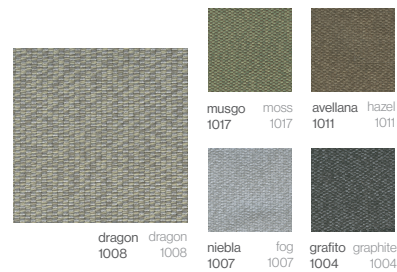

Crema
Cream

Gris
Grey

Chocolate
Chocolate

Olive
Olive

Negro
Black

Bronze
Bronze

Salmón
Salmon

Navy
Navy

55%PP 38%PES 5%PU / Waterproof

CREVIN VITA

55%PP 38%PES 5%PU / Impermeable

CREVIN VITA

55%PP 38%PES 5%PU / Waterproof

AGORA PANAMA

100% Acrílico / Repele el agua

AGORA PANAMA

100% Acrylic / Water repellent

AGORA BRUMA

100% Acrílico / Repele el agua

AGORA BRUMA

100% Acrylic / Water repellent

BLISS ASGARD

100% Acrílico / Impermeable

BLISS ASGARD

100% Acrylic / Waterproof

BLISS TALES

100% Acrílico / Impermeable

BLISS TALES

100% Acrylic / Waterproof

Telas de cinta Tape fabrics